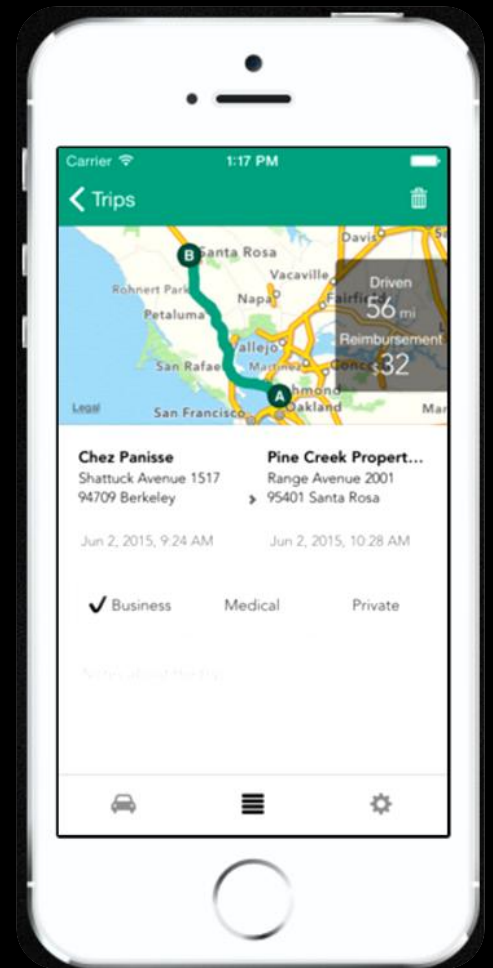

Driversnote is an “Intelligent Mileage Logbook” that automatically tracks your trips. Perfect for your mileage claim, Driversnote uses GPS to automatically register trips and calculate reimbursement, distances and odometer readings and produces the correct documentation.

All of your trips are backed up automatically on the servers, accessible even if you lose your phone.

The Driversnote app is great for employees, employers as well as self-employed, and can be used to document both private and business trips according to the ATO requirements

Trips are also able to be managed online through driversnote.com, where you are able to view and edit all your trips. Through Driversnote.com you are also able to view your GPS tracked trips on a map, so you can see where you’ve been