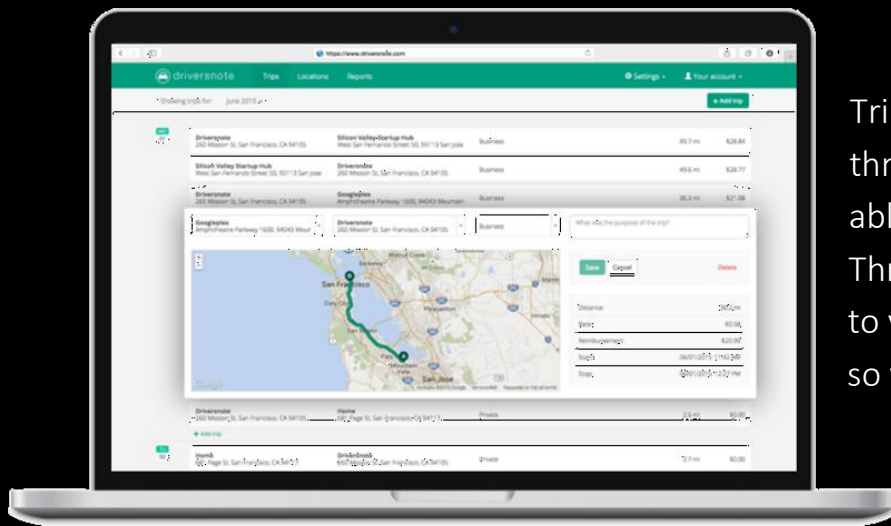

Driversnote is an “Intelligent Mileage Logbook” that automatically tracks your trips. Perfect for your mileage claim, Driversnote uses GPS to automatically register trips and calculate reimbursement, distances and odometer readings and produces the correct documentation.

All of your trips are backed up automatically on the servers, accessible even if you lose your phone.

The Driversnote app is great for employees, employers as well as self-employed, and can be used to document both private and business trips according to the ATO requirements

Trips are also able to be managed online through driversnote.com, where you are able to view and edit all your trips. Through Driversnote.com you are also able to view your GPS tracked trips on a map, so you can see where you’ve been